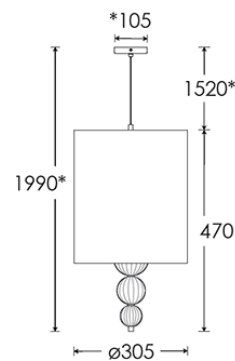

HEATHFIELD & Co

PRODUCT SPECIFICATION SHEET

Pendant | ALETTE OPAL JADE 12"

PENDANT

Material: Glass
Finish shown: Opal Jade
Metalwork: Polished Chrome
Code: PD-ALET-CHRO-OPJD-012

LAMPSHADE AS SHOWN

12" Drum Dark Teal Satin
Shade lining: Silver PVC

FLEX

1.5 metres of twisted flex with colour subject to shade colour.

SWITCHING & PLUG

Hardwired

WEIGHT

1.2 kg approx.

WARRANTY

12 Months

LAMPING

1 x E27 Lampholder - 40W max. LED bulb recommended.

FIXING NOTE

It is the buyer's responsibility to ensure that suitable fixings are used.

FINISHING NOTE

All our glasswork is hand blown and will vary from piece to piece - variations in form and proportion. Colour formation, pattern and finishing details are unique to each lamp and it is part of the charm that no two products are exactly the same.

CLEANING INSTRUCTIONS

The finishes on this luminaire only require regular cleaning with a soft dry duster. Abrasive or chemical cleaners may harm the finish and should not be used. Shade to be dusted with a clean dry cloth.

Dimensions in mm and approximate
*Adjustable flex length