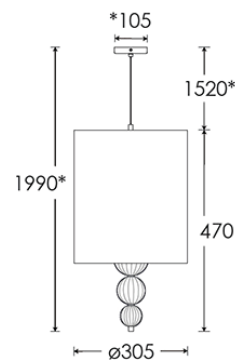

LAMPING

1 x E27 Lampholder - 40W max. LED bulb recommended.

FIXING NOTE

It is the buyer's responsibility to ensure that suitable fixings are used.

FINISHING NOTE

All our glasswork is hand blown and will vary from piece to piece - variations in form and proportion. Colour formation, pattern and finishing details are unique to each lamp and it is part of the charm that no two products are exactly the same.

LAMPSHADE AS SHOWN

12" Drum Gilt Satin
Shade lining: Gold PVC

FLEX

1.5 metres of twisted flex with colour subject to shade colour.

SWITCHING & PLUG

Hardwired

WEIGHT

1.2 kg approx.

WARRANTY

12 Months

LAMPING

1 x E27 Lampholder - 40W max. LED bulb recommended.

FIXING NOTE

It is the buyer's responsibility to ensure that suitable fixings are used.

FINISHING NOTE

All our glasswork is hand blown and will vary from piece to piece - variations in form and proportion. Colour formation, pattern and finishing details are unique to each lamp and it is part of the charm that no two products are exactly the same.

Dimensions in mm and approximate
*Adjustable flex length