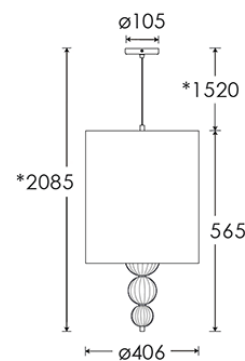

LAMPING

3 x E27 Lampholder - 40W max. LED bulb recommended.

FIXING NOTE

It is the buyer's responsibility to ensure that suitable fixings are used.

FINISHING NOTE

All our glasswork is hand blown and will vary from piece to piece - variations in form and proportion. Colour formation, pattern and finishing details are unique to each lamp and it is part of the charm that no two products are exactly the same.

Dimensions in mm and approximate
*Adjustable flex length

HEATHFIELD & Co

PRODUCT SPECIFICATION SHEET

Pendant | ALETTE OPAL JADE 16"

PENDANT

Material: Glass
Finish shown: Opal Jade
Metalwork: Polished Chrome
Code: PD-ALET-CHRO-OPJD-016

LAMPSHADE AS SHOWN

16" Drum Dark Teal Satin
Shade lining: Silver PVC

FLEX

1.5 metres of twisted flex with colour subject to shade colour.

SWITCHING & PLUG

Hardwired

WEIGHT

1.5 kg approx.

Dimensions in mm and approximate
*Adjustable flex length