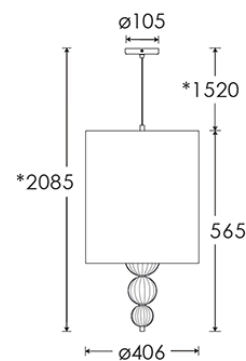

LAMPING

3 x E27 Lampholder - 40W max. LED bulb recommended.

FIXING NOTE

It is the buyer's responsibility to ensure that suitable fixings are used.

FINISHING NOTE

All our glasswork is hand blown and will vary from piece to piece - variations in form and proportion. Colour formation, pattern and finishing details are unique to each lamp and it is part of the charm that no two products are exactly the same.

LAMPSHADE AS SHOWN

16" Drum Dark Teal Satin
Shade lining: Silver PVC

FLEX

1.5 metres of twisted flex with colour subject to shade colour.

SWITCHING & PLUG

Hardwired

WEIGHT

1.5 kg approx.

WARRANTY

12 Months

LAMPING

3 x E27 Lampholder - 40W max. LED bulb recommended.

FIXING NOTE

It is the buyer's responsibility to ensure that suitable fixings are used.

FINISHING NOTE

All our glasswork is hand blown and will vary from piece to piece - variations in form and proportion. Colour formation, pattern and finishing details are unique to each lamp and it is part of the charm that no two products are exactly the same.

Dimensions in mm and approximate
*Adjustable flex length