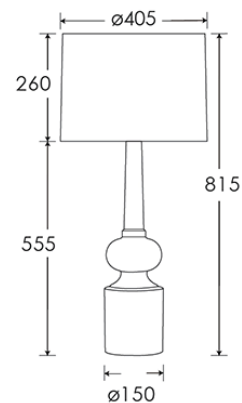

HEATHFIELD & Co

PRODUCT SPECIFICATION SHEET

Table Lamp | BABYLON IVORY

LAMP BASE

Material: Ceramic
Finish shown: Ivory
Metalwork: Polished Chrome
Code: TL-BABY-CHRO-IVRY

LAMPSHADE AS SHOWN

16" Roman Drum Oyster Glaze
Shade code: SH-16-RMDR
Shade lining: White PVC

FLEX

1.5 metres of Ivory twisted flex. Alternative colours can be specified from our collection.

SWITCHING & PLUG

White 13 AMP UK plug & inline switch.
Alternative plug types available.

BASE WEIGHT

1.9 kg approx.

Dimensions in mm and approximate