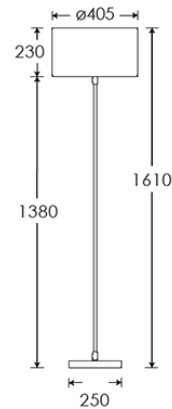

HEATHFIELD & Co

PRODUCT SPECIFICATION SHEET

Floor Lamp | CASABLANCA

LAMP BASE

Material: Metal
Finish shown: Brass & Black Satin
Code: FL-CASA-BRSS-BLCK

LAMPSHADE AS SHOWN

16" Flat Drum Ivory Satin
Shade code: SH-16-FLDR
Shade lining: Gold PVC

FLEX

1.5 metres of Black PVC flex. Alternative colours can be specified from our collection.

SWITCHING & PLUG

Black 13 AMP UK plug & inline switch.
Alternative plug types available.

BASE WEIGHT

4.9 kg approx.

LAMPING

1 x E27 Lampholder - 80W max. LED bulb recommended.

WARRANTY

12 Months

FINISHING NOTE

All metalwork is handcrafted and may vary from piece to piece with slight variation in finish and detailing.

CLEANING INSTRUCTIONS

Dimensions in mm and approximate

SINCE 1977

Tel +44 (0) 1732 350450 Email sales@heathfield.co.uk
Heathfield & Co, Unit 1, Priory Road, Tonbridge, Kent, TN9 2AF United Kingdom

This specification is subject to our Standard Terms and Conditions, a copy of which can be found at www.heathfield.co.uk
© 2018 Heathfield & Co. All rights reserved.