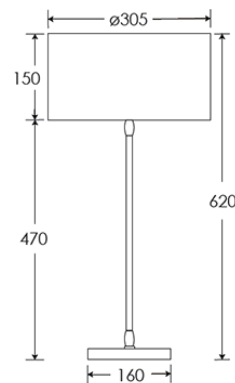

Dimensions in mm and approximate

H
&
Co

SINCE 1977

Tel +44 (0) 1732 350450 Email sales@heathfield.co.uk
Heathfield & Co, Unit 1, Priory Road, Tonbridge, Kent, TN9 2AF United Kingdom

This specification is subject to our Standard Terms and Conditions, a copy of which can be found at www.heathfield.co.uk
© 2018 Heathfield & Co. All rights reserved.