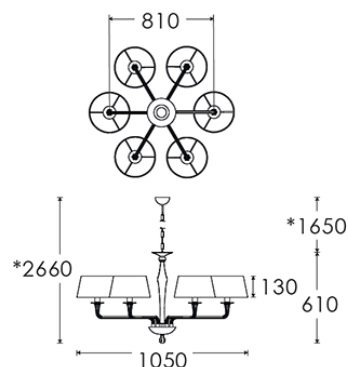

HEATHFIELD & Co

PRODUCT SPECIFICATION SHEET

Pendant | CZARINA 6 ARM GOLD

PENDANT

Material: Glass
Finish shown: Gold
Metalwork: Polished Brass
Code: PD-CZAR-BRSS-OGLD-6LT

LAMPSHADE AS SHOWN

10" French Drum Ivory Satin
Shade code: SH-10-FRDR
Shade lining: Champagne PVC

LAMPING

6 x E27 Lampholder - 25W max. LED bulb recommended.

FIXING NOTE

It is the buyer's responsibility to ensure that suitable fixings are used.

FINISHING NOTE

All our glasswork is hand blown and will vary from piece to piece - variations in form and proportion. Colour formation, pattern and finishing details are unique to each lamp and it is part of the charm that no two products are exactly the same.

Dimensions in mm and approximate
*Adjustable flex and chain length