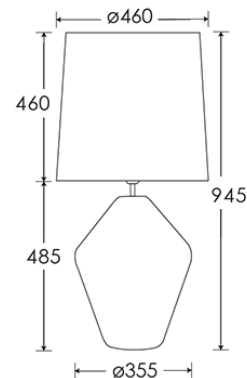

HEATHFIELD & Co

PRODUCT SPECIFICATION SHEET

Table Lamp | HERRICUS EBONY

LAMP BASE

Material: Ceramic
Finish shown: Ebony
Metalwork: Polished Chrome
Code: TL-HERI-CHRO-EBNY

LAMPSHADE AS SHOWN

18" Tall French Drum Black Silk
Shade code: SH-18-TFRD
Shade lining: Gold PVC

Dimensions in mm and approximate