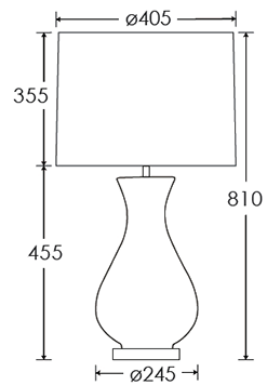

HEATHFIELD & Co

PRODUCT SPECIFICATION SHEET

Table Lamp | SOMERTON PARFAIT

LAMP BASE

Material: Ceramic
Finish shown: Parfait
Metalwork: Polished Chrome
Code: TL-SOME-CHRO-PARF

LAMPSHADE AS SHOWN

18" Roman Drum Mole Glaze Linen
Shade code: SH-18-RMDR
Shade lining: White PVC

Dimensions in mm and approximate