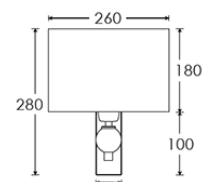

HEATHFIELD & CO

PRODUCT SPECIFICATION SHEET

Wall Light | CRYSTAL ANTIQUE BRASS

WALL LIGHT

Material: Metal & Glass
Finish shown: Clear Crystal
Metalwork: Antique Brass
Code: WL-CRYS-ABRS-CLER

LAMPSHADE AS SHOWN

10" Crescent Ivory Silk
Shade code: SH-10-CRES
Shade lining: Gold PVC

SWITCHING & PLUG

Hardwired

WEIGHT

1.6 kg approx.

LAMPING

1 x E14 Lampholder - 25W max. LED bulb recommended.

FIXING NOTE

It is the buyer's responsibility to ensure that suitable fixings are used.

WARRANTY

12 Months

FINISHING NOTE

All metalwork is handcrafted and may vary from piece to piece with slight variation in finish and detailing.

CLEANING INSTRUCTIONS

The finishes on this luminaire only require regular cleaning with a soft dry duster. Abrasive or chemical cleaners may harm the finish and should not be used. Shade to be dusted with a clean dry cloth.

Dimensions in mm and approximate

H
&
CO

SINCE 1977

Tel +44 (0) 1732 350450 Email sales@heathfield.co.uk
Heathfield & Co, Unit 1, Priory Road, Tonbridge, Kent, TN9 2AF United Kingdom

This specification is subject to our Standard Terms and Conditions, a copy of which can be found at www.heathfield.co.uk
© 2018 Heathfield & Co. All rights reserved.