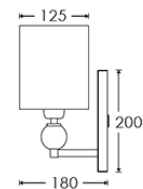

HEATHFIELD & CO

PRODUCT SPECIFICATION SHEET

Wall Light | CRYSTAL ANTIQUE BRASS

WALL LIGHT

Material: Metal & Glass
Finish shown: Clear Crystal
Metalwork: Antique Brass
Code: WL-CRYS-ABRS-CLER

LAMPSHADE AS SHOWN

10" Crescent Ivory Silk
Shade code: SH-10-CRES
Shade lining: Gold PVC

SWITCHING & PLUG

Hardwired

WEIGHT

1.6 kg approx.

LAMPING

1 x E14 Lampholder - 25W max. LED bulb recommended.

FIXING NOTE

It is the buyer's responsibility to ensure that suitable fixings are used.

WARRANTY

12 Months

FINISHING NOTE

All metalwork is handcrafted and may vary from piece to piece with slight variation in finish and detailing.

CLEANING INSTRUCTIONS

The finishes on this luminaire only require regular cleaning with a soft dry duster. Abrasive or chemical cleaners may harm the finish and should not be used. Shade to be dusted with a clean dry cloth.

Dimensions in mm and approximate

H
&
CO

SINCE 1977

Tel +44 (0) 1732 350450 Email sales@heathfield.co.uk
Heathfield & Co, Unit 1, Priory Road, Tonbridge, Kent, TN9 2AF United Kingdom

This specification is subject to our Standard Terms and Conditions, a copy of which can be found at www.heathfield.co.uk
© 2018 Heathfield & Co. All rights reserved.