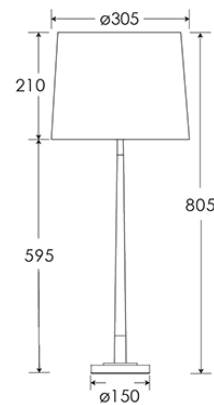

Dimensions in mm and approximate

H
&
Co

SINCE 1977

Tel +44 (0) 1732 350450 Email sales@heathfield.co.uk
Heathfield & Co, Unit 1, Priory Road, Tonbridge, Kent, TN9 2AF United Kingdom

This specification is subject to our Standard Terms and Conditions, a copy of which can be found at www.heathfield.co.uk
© 2018 Heathfield & Co. All rights reserved.