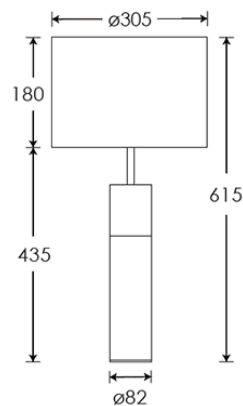

#### BASE WEIGHT

4.0 kg approx.

Dimensions in mm and approximate