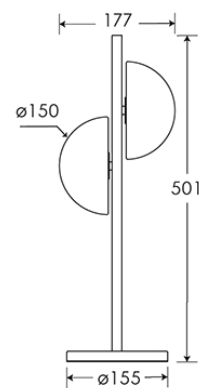

#### BASE WEIGHT

3.2 kg approx.

Dimensions in mm and approximate