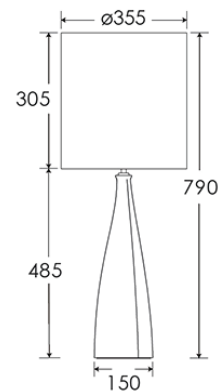

HEATHFIELD & CO

PRODUCT SPECIFICATION SHEET

Table Lamp | SAHA

LAMP BASE

Material: Ceramic
Finish shown: Frost
Metalwork: Polished Brass
Code: TL-SAHA-PBRS-FROS

LAMPSHADE AS SHOWN

14" Medium Drum Mole Velvet
Shade code: SH-14-MEDR
Shade lining: White PVC

FLEX

1.5 metres of Black twisted flex. Alternative colours can be specified from our collection.

SWITCHING & PLUG

Black 13 AMP UK plug & inline switch.
Alternative plug types available.

BASE WEIGHT

2.6 kg approx.

Dimensions in mm and approximate