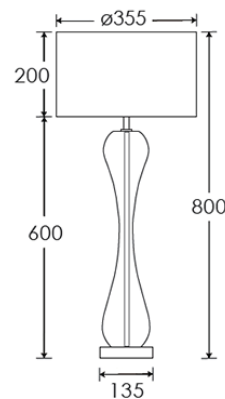

FLEX

1.5 metres of Black twisted flex. Alternative colours can be specified from our collection.

SWITCHING & PLUG

Black 13 AMP UK plug & inline switch.
Alternative plug types available.

BASE WEIGHT

3.1 kg approx.

LAMPING

1 x E27 Lampholder - 60W max. LED bulb recommended.

WARRANTY

12 Months

FINISHING NOTE

All our glasswork is hand blown and will vary from piece to piece - variations in form and proportion. Colour formation, pattern and finishing details are unique to each lamp and it is part of the charm that no two products are exactly the same.

Dimensions in mm and approximate