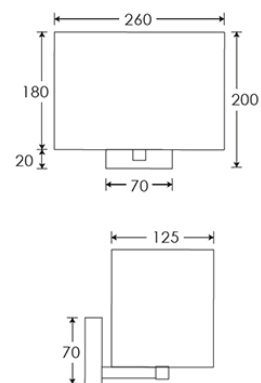

SWITCHING & PLUG

Hardwired

WEIGHT

0.3 kg approx.

LAMPING

1 x E14 Lampholder - 25W max. LED bulb recommended.

FIXING NOTE

It is the buyer's responsibility to ensure that suitable fixings are used.

Dimensions in mm and approximate

SINCE 1977

Tel +44 (0) 1732 350450 Email sales@heathfield.co.uk
Heathfield & Co, Unit 1, Priory Road, Tonbridge, Kent, TN9 2AF United Kingdom

This specification is subject to our Standard Terms and Conditions, a copy of which can be found at www.heathfield.co.uk
© 2018 Heathfield & Co. All rights reserved.